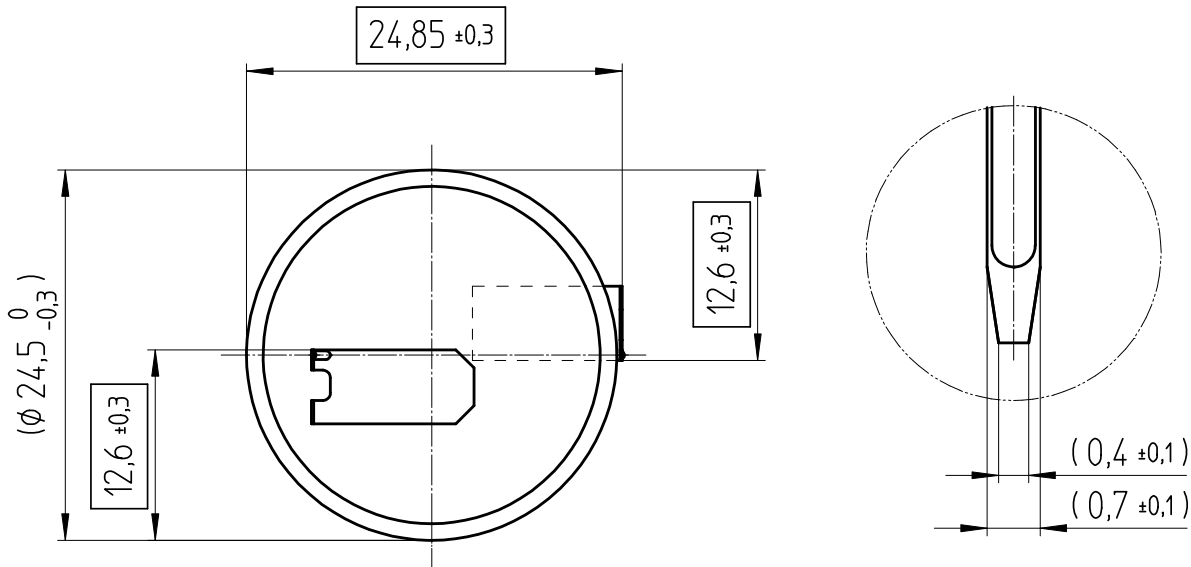

Art.-Number: 701100

Layout
top view

- Samples can deviate in the execution from the serie.

Tab material: Stainless steel

All framed values will be used for dimension checking !

- Dimensions and tolerances can be specified only after the testing of the devices for the mass production definitely

Rev.	○			Rev.	○			Customer's Approval			
Rev.	○			Rev.	○			Date			
Rev.	○			Rev.	○			Signature			
Titel: CR2477NFH-LF								Scale 2:1	Drawn	06.01.05	SRi
									Checked	07.02.05	MHo
									Approved		
renata  batteries								CH-4452 Itingen Switzerland		3.8738.4-	