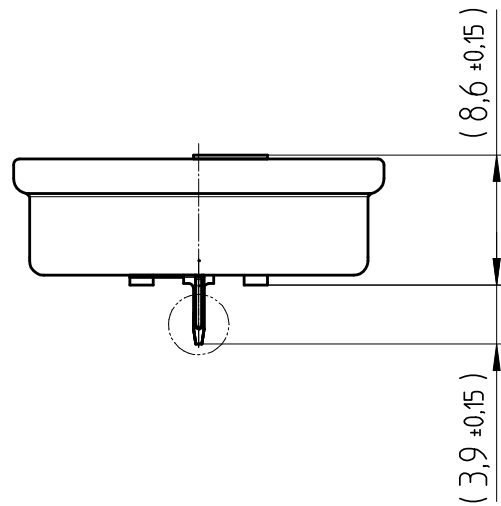

Art.-Number: 701100

Layout
top view

- Samples can deviate in the execution from the serie.

Tab material: Stainless steel

All framed values will be used for dimension checking !

- Dimensions and tolerances can be specified only after the testing of the devices for the mass production definitely

Rev.	○			Rev.	○			Customer's Approval			
Rev.	○			Rev.	○			Date			
Rev.	○			Rev.	○			Signature			
Titel: CR2477NFH-LF								Scale 2:1	Drawn	06.01.05	SRi
									Checked	07.02.05	MHo
									Approved		
renata  batteries								CH-4452 Itingen Switzerland		3.8738.4-	