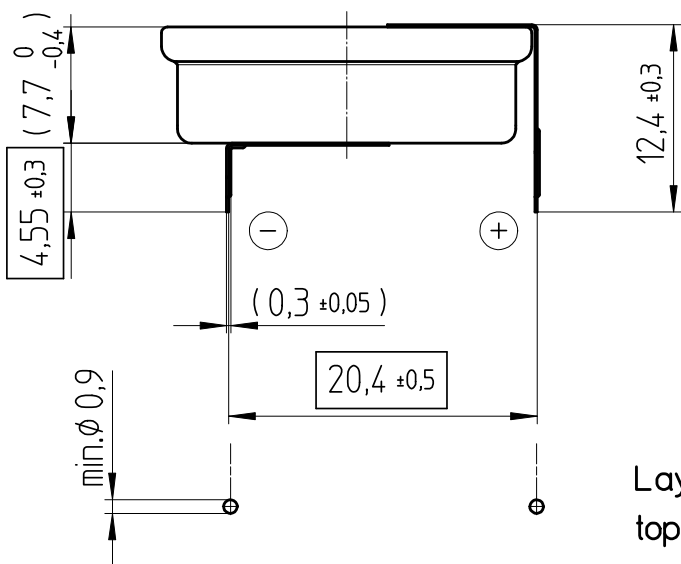

Art.-Number: 701100

Layout
top view

- Samples can deviate in the execution from the serie.

Tab material: Stainless steel

All framed values will be used for dimension checking !

- Dimensions and tolerances can be specified only after the testing of the devices for the mass production definitely

Rev.	○			Rev.	○			Customer's Approval			
Rev.	○			Rev.	○			Date			
Rev.	○			Rev.	○			Signature			
Titel: CR2477NFH-LF								Scale 2:1	Drawn	06.01.05	SRi
									Checked	07.02.05	MHo
									Approved		
renata  batteries								CH-4452 Itingen Switzerland		3.8738.4-	